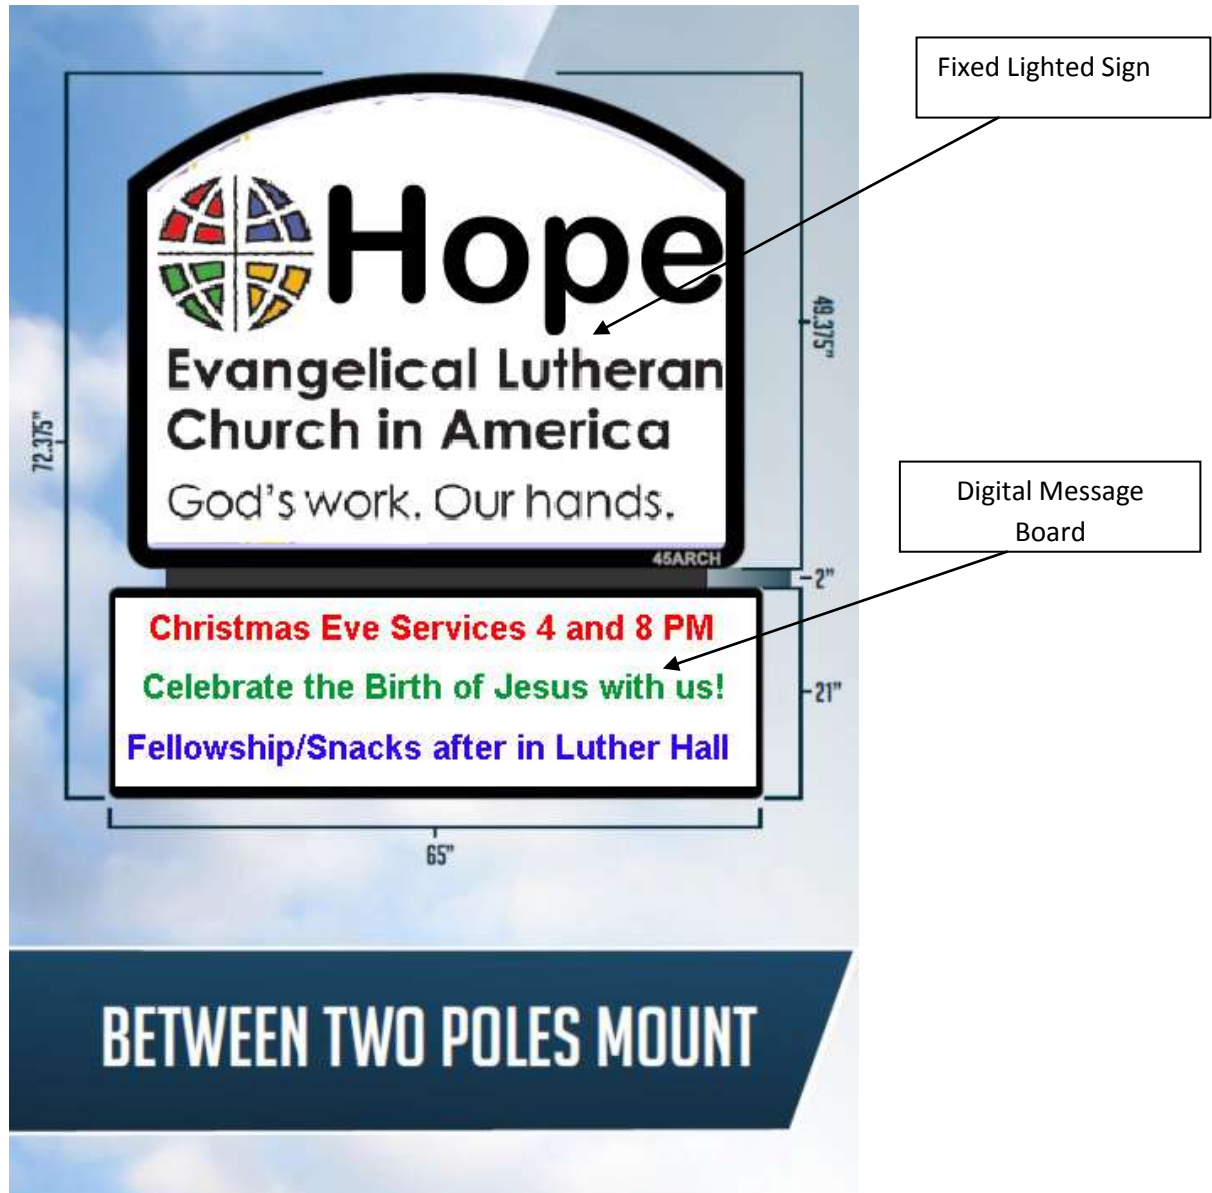

New Sign Leaves Factory

Hope's new digital sign is leaving the factory in California on Monday January 26th. The sign which has the following design and an underneath programmable full color digital message center will be installed soon after its arrival. It will be placed approximately 85 feet to the West of the current sign which will remain in place.

The sign will be mounted between two poles and will be approximately 10 feet tall.